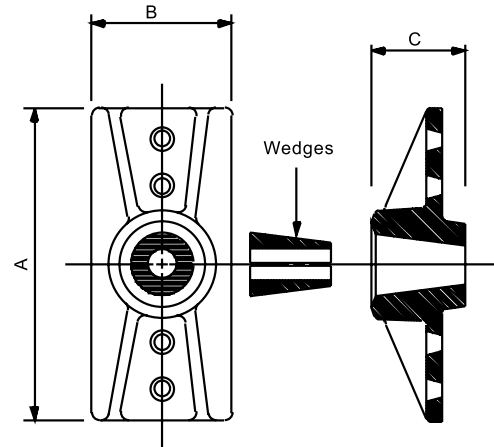

## Anchorages

Type	Dimensions (Inches)		
	A	B	C
S5N	5.00	2.25	1.50
S6N	4.63	3.50	1.88

## Standard Pocket Formers

Standard

30°

Split

45°